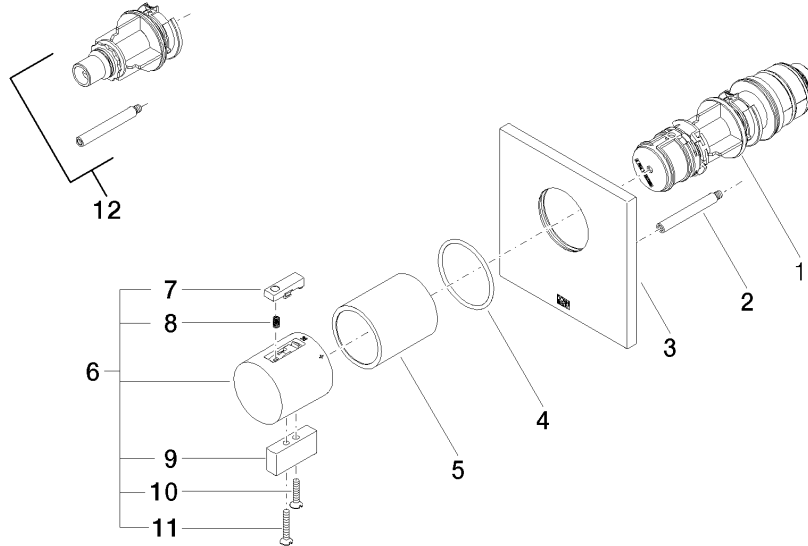

Required miscellaneous

xTOOL Concealed thermostat module without volume control - 35 503 970 90
 •max. recess depth 160 mm
 •min. recess depth 95 mm

Recommended miscellaneous

xGRID Attachment set for integrating in the dry wall construction - 12 340 970 90

Required miscellaneous

xGRID Installation track 555 mm - 12 360 970 90

36 503 985

mm [inches]

Flow rate chart

3551197090 + 36503xxx-FF + 366x7xxx-FF

Certificates

WRAS_2011026.

DVGW_DW-6512DN0706.

LGA_29930.

LGA_29932.

36 503 985

Spare parts list

No.	Item Number	Name	Quantity used	Delivery time
1	90 15 02 065 00 90	cartridge	1	2
2	90 31 09 095 00 90	bar	1	2
3	09 11 02 196-06	cover	1	60
4	90 14 10 049 00 90	seal	1	2
5	90 21 02 112 00-06	sleeve	1	10
6	04 17 33 006 00-06	handle	1	60
7	90 21 33 011 00-13	handle	1	2
8	90 16 02 027 00 90	spring	1	2
9	09 20 33 006-06	handle	1	10
10	09 30 30 159-06	screw	1	10
11	09 30 30 160-06	screw	1	10
12	12 178 970 90	Extension 46 mm -	1	2