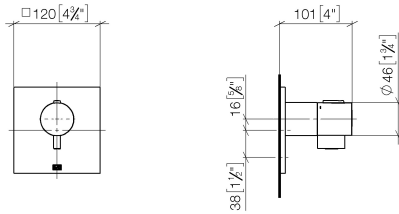

Required miscellaneous

xTOOL Concealed thermostat module without volume control - 35 503 970 90
 •max. recess depth 160 mm
 •min. recess depth 95 mm

Recommended miscellaneous

xGRID Attachment set for integrating in the dry wall construction - 12 340 970 90

Required miscellaneous

xGRID Installation track 555 mm - 12 360 970 90

36 503 985

mm [inches]

Flow rate chart

3551197090 + 36503xxx-FF + 366x7xxx-FF

Certificates

WRAS_2011026.